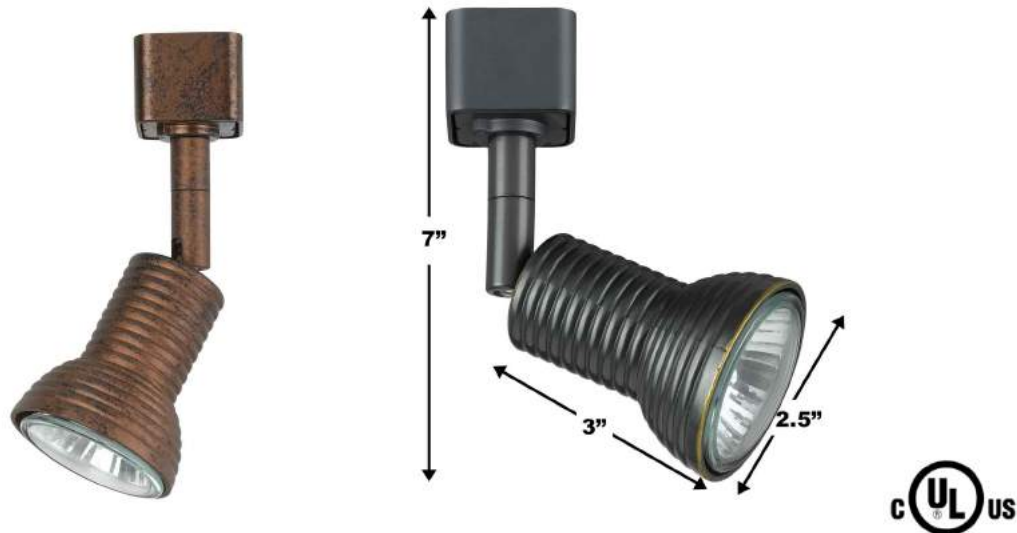

<u>PROJECT</u>
<u>CONTACT (NAME/TEL)</u>

Line Voltage Track Lighting Fixture 50073

PRODUCT DESCRIPTION	
•	GU10 track fixture.
•	350° horizontal rotation or 90° vertical projecting.

SPECIFICATIONS	
Description	Line Voltage Track Lighting Fixture
Wattage	50W
Voltage	120V
Lamp Type	GU10 Halogen / LED Light Bulb (Not Included)
Finish	Black (BK), White (WH), Rust(RU).
Construction	<ul style="list-style-type: none"> Stamping steeltrack head. GU10 twist and turn base.
Environment	Indoor, Dry Location
Rating	UL &cUL Listed

Ordering Information			
System	Model	Watt	Finish
HT*, HT2, JT	50073	50	BK / WH / RU

Pull-up contact to up position for two-circuit application

Ordering Examples: **HT-50073-BK, HT-50073-WH, JT-50073-BK**