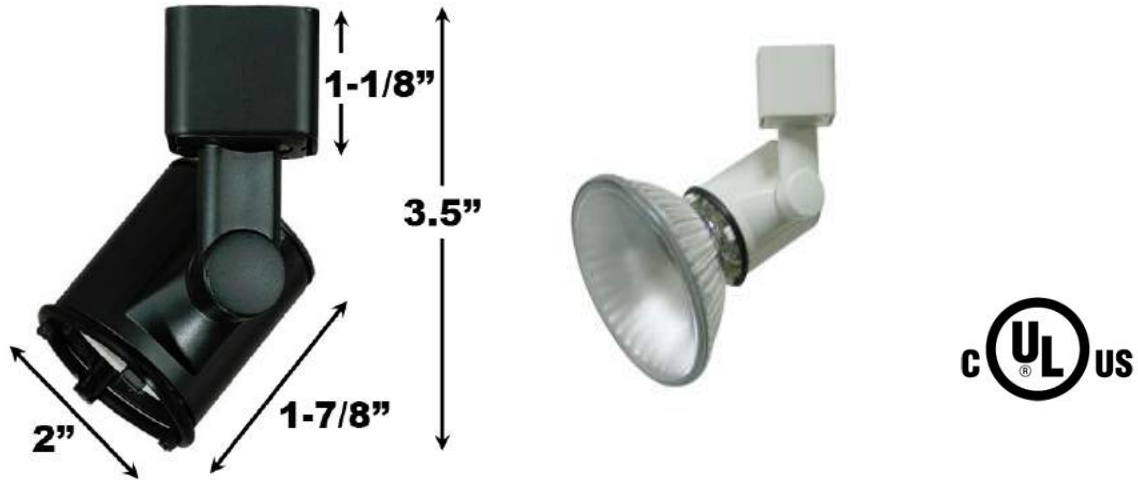

<u>PROJECT</u>
<u>CONTACT (NAME/TEL)</u>

Line Voltage Track Lighting Fixture 50003

PRODUCT DESCRIPTION

- 350° horizontal rotation or 90° vertical projecting.
- Accepts different size par lamps with different powers up to 150-watts.

SPECIFICATIONS

Description	Line Voltage Track Lighting Fixture
Wattage	150W (max)
Voltage	120V
Lamp Type	E26 Medium Base Halogen / LED Light Bulb (Not Included)
Finish	Black (BK), White (WH), Brushed Steel (BS), Dark Bronze (DB), Rust (RU).
Environment	Indoor, Dry Location.
Rating	UL &cUL Listed

Ordering Information

System	Model	Watt	Finish
HT*, HT2, JT	50003	150	BK/ WH / BS / DB / RU

*"Pull-up" contact to up position for two-circuit application

Ordering Examples: HT-50003-WH, HT-50003-BS, JT-50003-BK