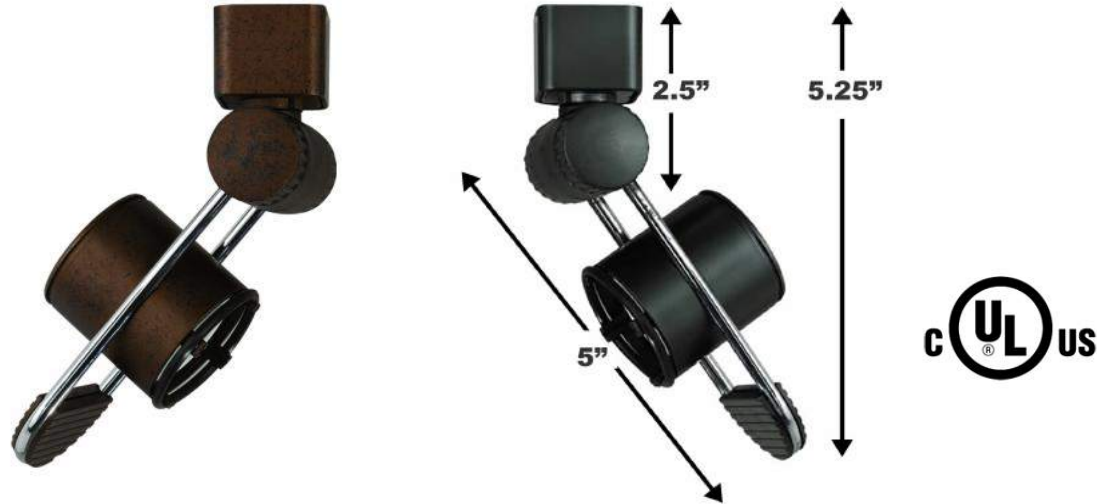

<u>PROJECT</u>
<u>CONTACT (NAME/TEL)</u>

Line Voltage Track Lighting Fixture 50002

PRODUCT DESCRIPTION

- 350° horizontal rotation or 90° vertical projecting.
- Accepts different size par lamps with different powers from up to 90 watts.

SPECIFICATIONS

Description	Line Voltage Track Lighting Fixture
Wattage	90W (max)
Voltage	120V
Lamp Type	E26 Medium Base Halogen / LED Light Bulb (order separately)
Finish	Black (BK), White (WH), Brushed Steel (BS), Dark Bronze (DB), Rust (RU).
Environment	Indoor, Dry Location.
Rating	UL &cUL Listed