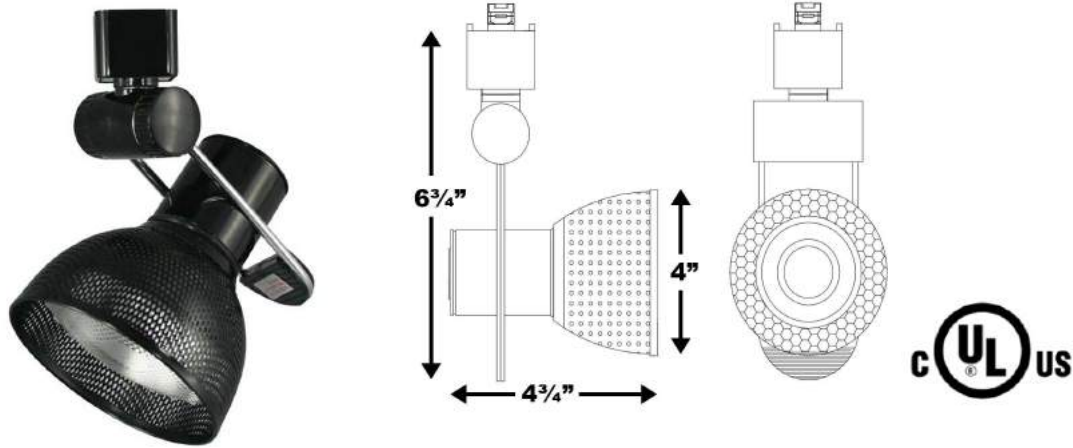

<u>PROJECT</u>
<u>CONTACT (NAME/TEL)</u>

Line Voltage Track Lighting Fixture 50002-50140

PRODUCT DESCRIPTION

- 350° horizontal rotation or 90° vertical projecting.
- Accepts PAR30 lamp up to 75 watts.

SPECIFICATIONS

Description	Line Voltage Track Lighting Fixture
Wattage	75W (max)
Voltage	120V
Lamp Type	PAR30 Halogen / LED Light Bulb (Not Included)
Finish	Black (BK), White (WH), Brushed Steel (BS), Dark Bronze (DB), Rust (RU).
Environment	Indoor, Dry Location.
Rating	UL &cUL Listed