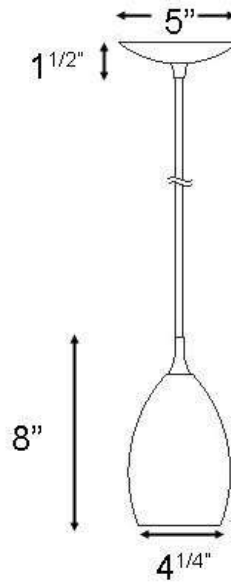

PROJECT
CONTACT (NAME/TEL)

Line Voltage Mini Pendant Lighting DPN-21-6-RED

PRODUCT DESCRIPTION

Red colored raindrop shaped glass pendant light. 4 1/4-inch wide. Includes 6-foot brushed steel finish field-cuttable cord and canopy. Cord can be cut and easily adjust to the desire length. The pendant canopy can be upgrade to pendant adapter if you want to mount the light over the H system track. The light takes 40-watt E27 medium base light bulb. Light bulb NOT included. Please purchase separately.

SPECIFICATION

Description	Mini Pendant Lighting DPN-21-6-RED
Wattage	40W(Max)
Voltage	120V
Pendant Finish	Red
Socket & Cord	Included. E27 Socket with 6FT cord in Brushed Steel Finish
Lamp	E27 Medium base Incandescent /Halogen / CFL / LED (NOT included)
Material	Glass
Dimmable	Yes. Compatible with electronic dimmer
Locations	Indoor / Dry Locations
Rating	ETL Listed