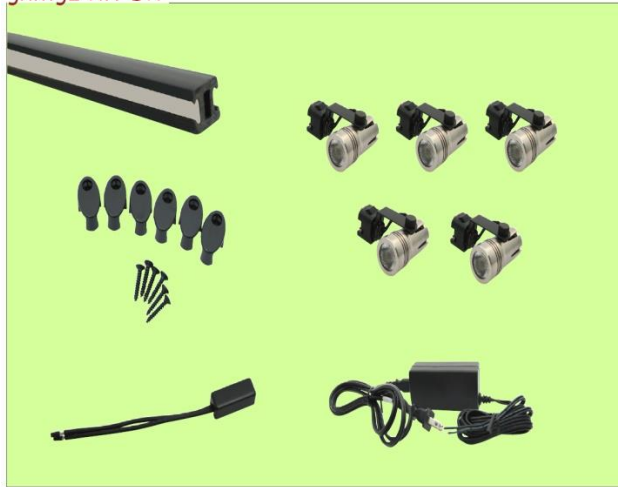

5xM52-KIT-BK

Includes:

- 5x M52 Spot Heads
- 1x M80 Track
- 1x Screw Set
- 1x EU-LE-BK Live End Connector
- 1x MD 20W

Easy Installation: