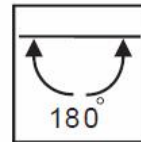

5xM52-KIT-BK

Includes:

- 5x M52 Spot Heads
- 1x M80 Track
- 1x Screw Set
- 1x EU-LE-BK Live End Connector
- 1x MD 20W

Easy Installation: