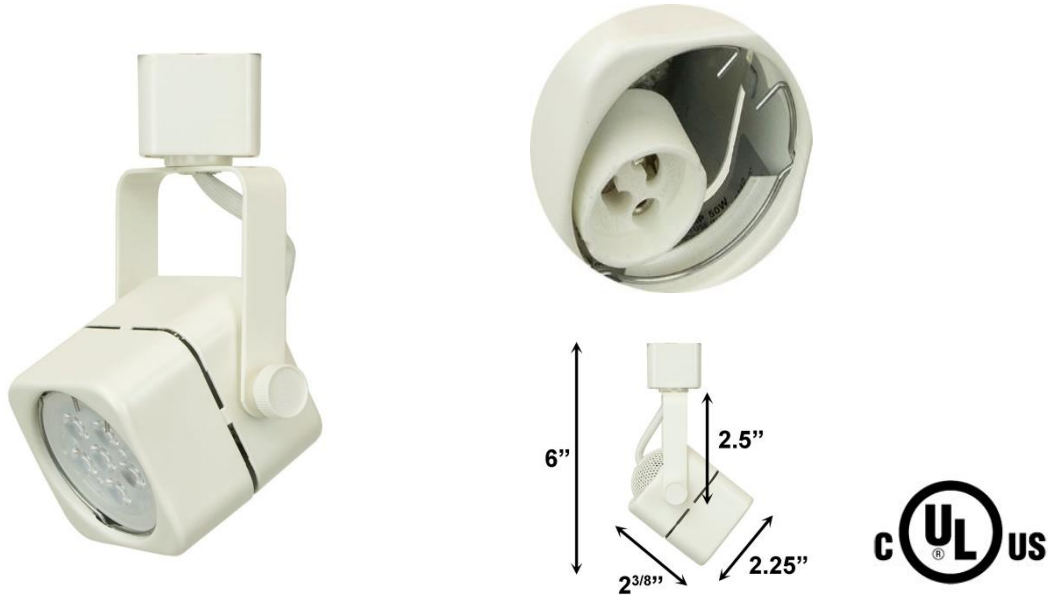

PROJECT
CONTACT (NAME/TEL)

Track Lighting Fixture 50155LED

PRODUCT DESCRIPTION

- 350° horizontal rotation or 90° vertical projecting.

SPECIFICATIONS

Description	LED Track Lighting Fixture
Wattage	7.5W
Voltage	120V
Light Bulb	GU10 LED Light Bulb (with options 2.7K, 3K, 4K, 5K or 6.5K)
Finish	White (WH), Black (BK), Brushed Steel (BS), Dark Bronze (DB).
Construction	<ul style="list-style-type: none"> • Stamping steel track head. • GU10 twist and turn base.
Environment	Indoor, Dry Location
Rating	UL & cUL Listed
Dimmable	Compatible dimmers - Lutron DVCL-153P, MA-600, D-603P, MA-600/DV-600P -OR- Leviton 6631, 6161, 6681, 6633, IP106, TT106

Ordering Information

System	Model	Watt	Finish
HT*, HT2, JT	50155LED	7.5	WH / BK / BS/DB

**"Pull-up" contact to up position for two-circuit application

Ordering Examples: **HT-50155LED-2K-WH, HT-50155LED-3K-BK, JT-50155LED-6K-BS**